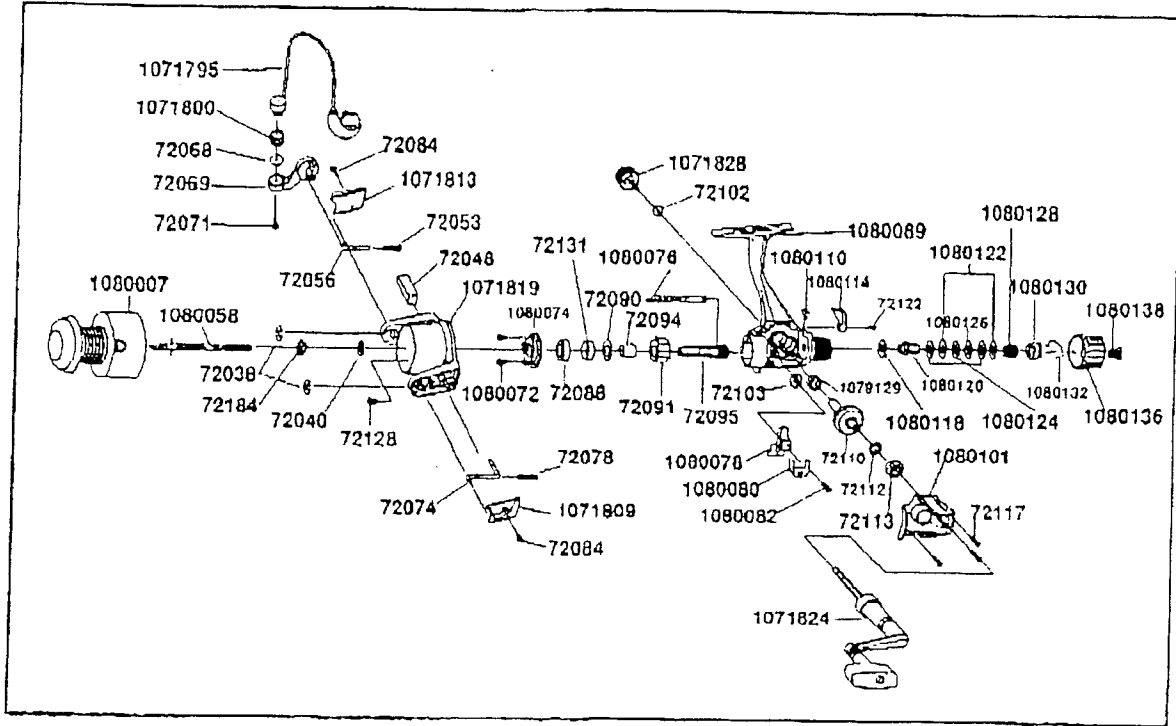

# DIAGRAM

## AS 3R

# PART LIST

PART NO	PART NAME	PART NO	PART NAME	PART NO	PART NAME
1080007	Spool assy	1071795	Bail assy	1080110	Stopper lever spring
1080058	Main shaft	72071	Bail screw	72102	Handle sc. cap.wshr.
72038	E-Clip	1080072	Bearing plate screw	1071828	Handle sc. cap
72184	Rotor-nut	1080074	Bearing plate	1080114	Stopper lever
72040	Rotor D washer	72088	Ball bearing	72122	Stopper lever sc.
72128	Rotor nut lock screw	72095	Pinion gear	1080118	Drag "E" washer
1071819	Rotor	1080076	Tail shaft	1080120	Metal
72074	Kick lever	72103	O/S gear	1080122	Drag "A" washer
72078	Kick lever spring	1080078	O/S slider	1080124	Drag "B" washer
72084	Kick lever cover screw	1080080	O/S slider retainer	1080126	Drag "D" washer
1071809	Kick lever cover	1080082	O/S slider screw	1080128	Drag spring
72048	Rotor balance	1080089	Body	1080130	Drag nut
72056	Bail spring shaft	1079129	Body ball bearing	1080132	Back claw spring
72053	Bail spring	72110	Drive gear	1080136	Rear drag cap
1071813	Bail spring cover	72112	Adj washer	1080138	Rear drag cap sc.
72084	Bail sp. cvr. sc.	72113	Body cvr. ball bearing	72091	One way clutch
72069	Arm lever	1080101	Body cover	72094	One way clutch bush
72068	Bail washer	72117	Body cvr. sc.	72090	Bearing washer
1071800	Line roller	1071824	Handle assy	72131	B/Bearing bush